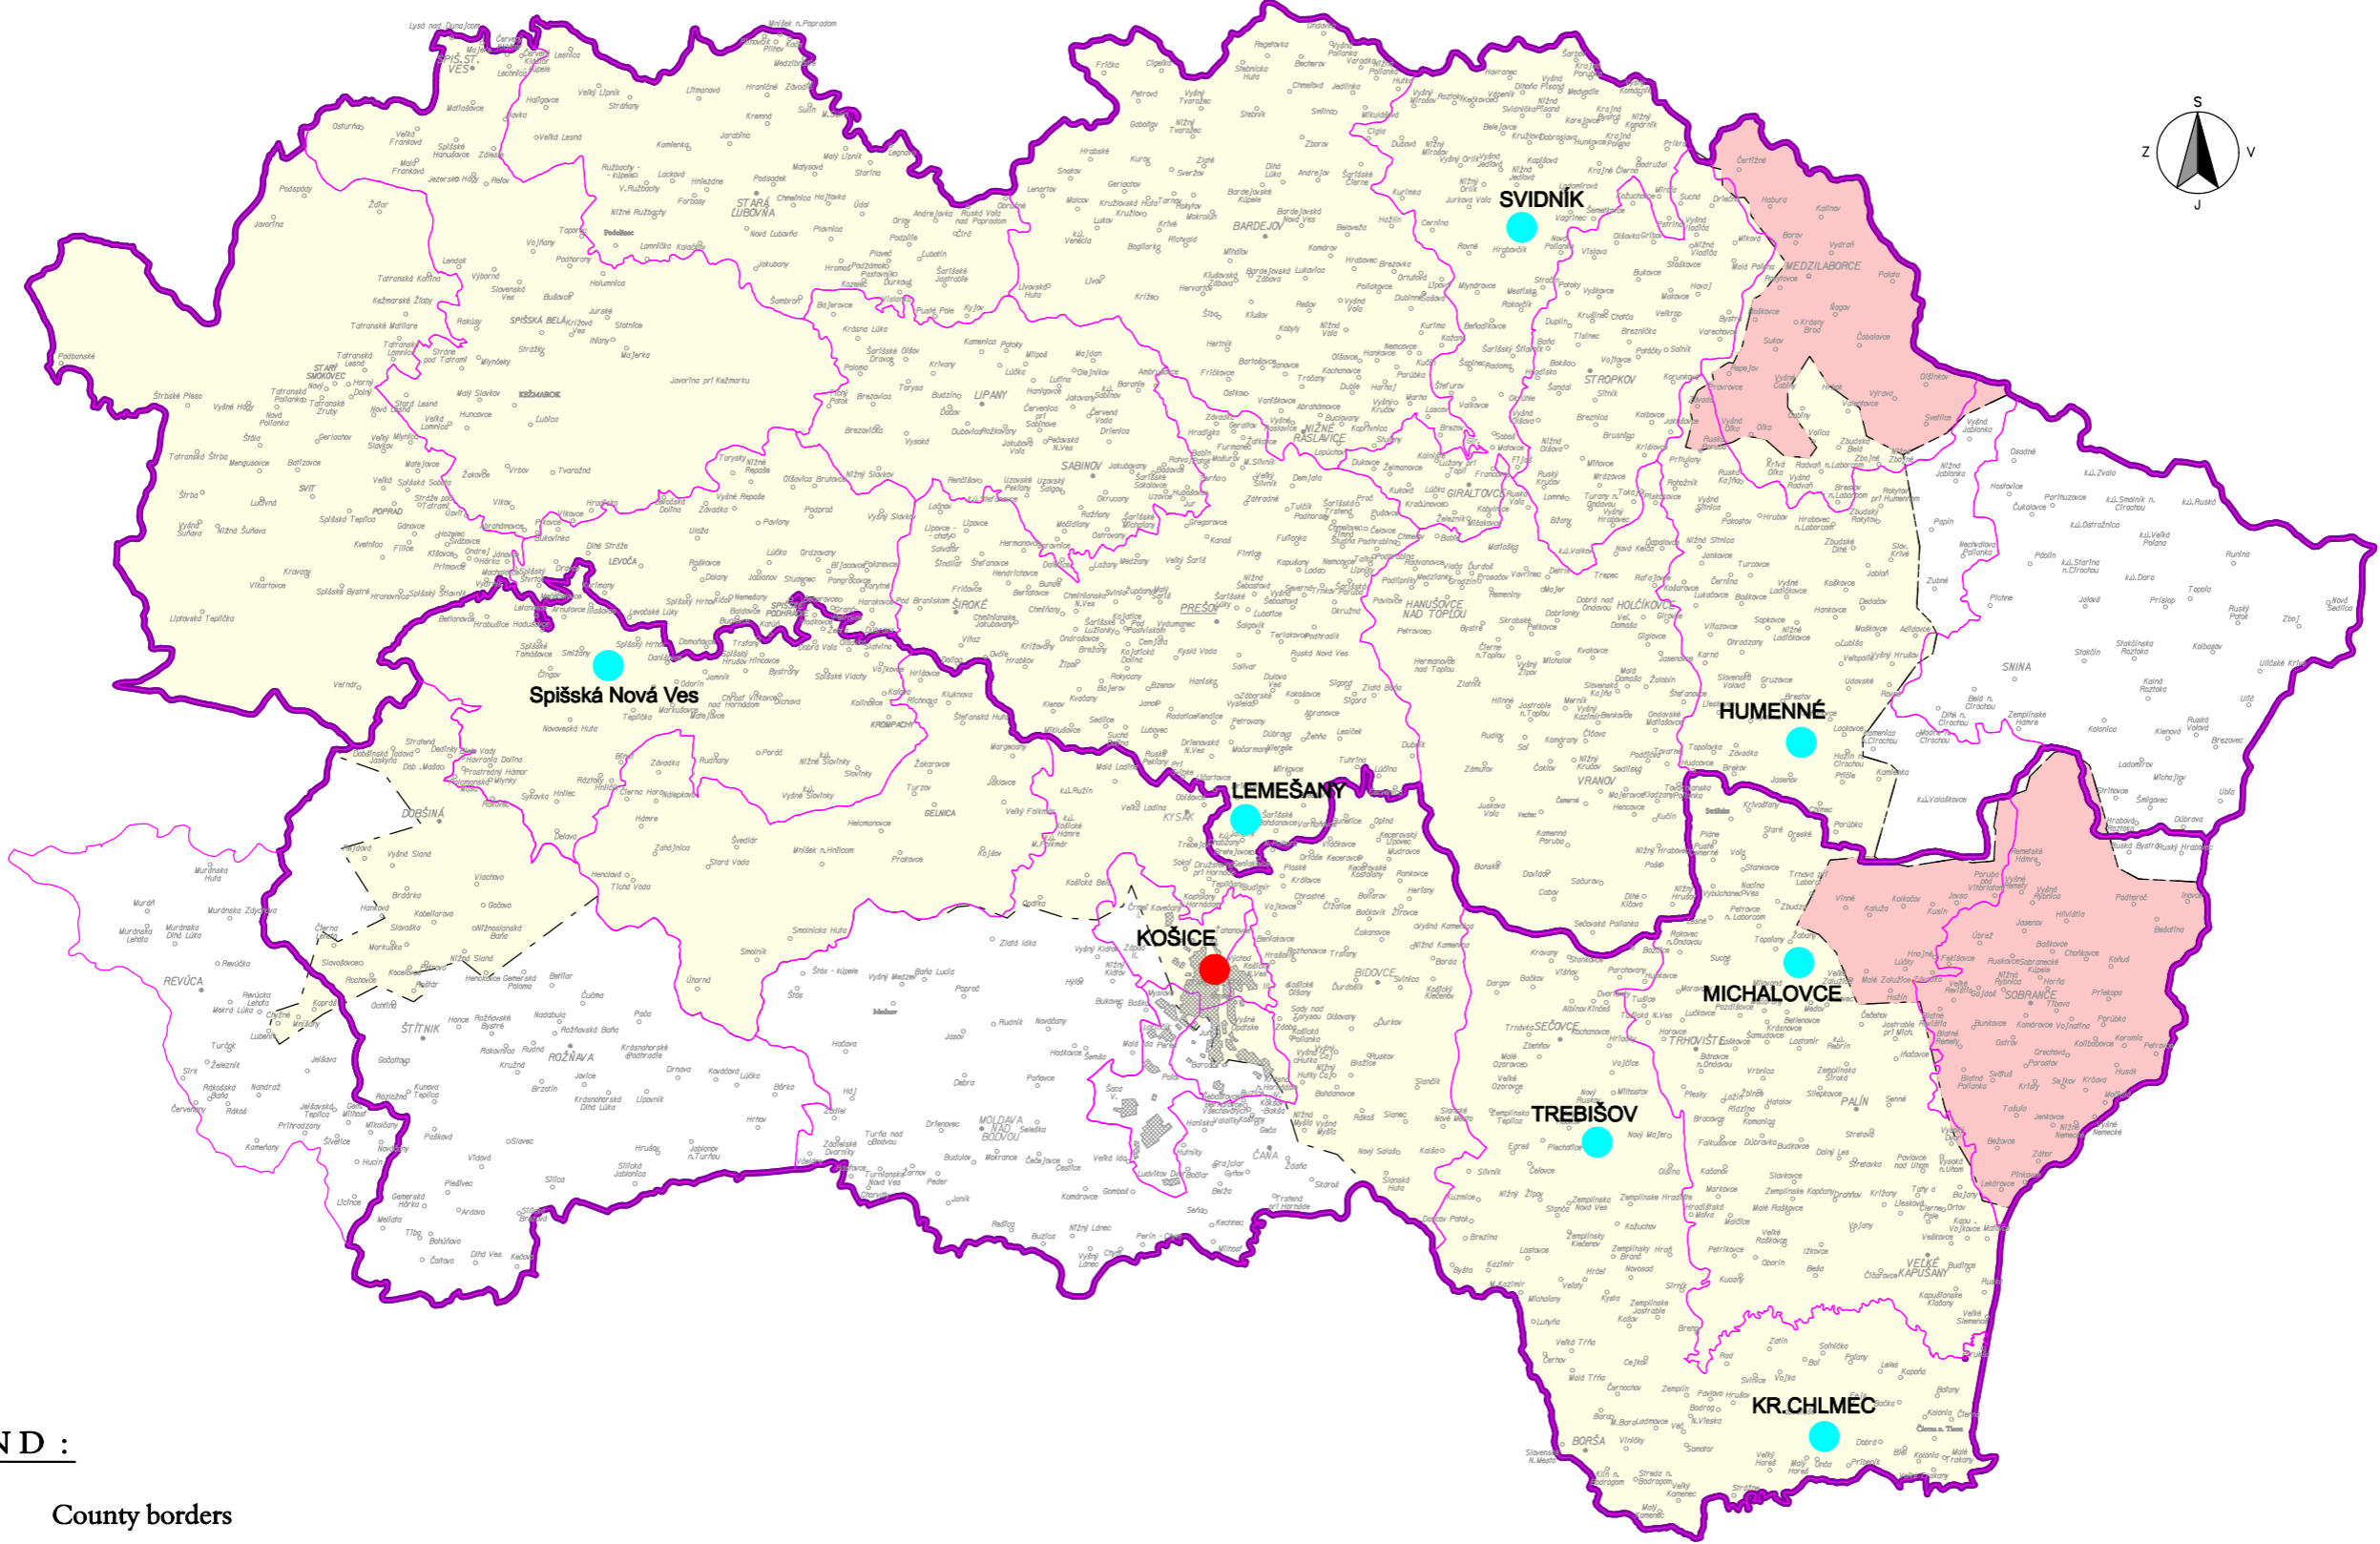

SPREADING MAP OF THE RIPPLE CONTROL SIGNAL IN EASTERN SLOVAKIA

LEGEND :

- County borders
- District borders
- Central automation
- RC transmitter

AREAS BY RC SIGNAL ACCESSIBILITY	
RC signal	Note
216,6 Hz	RC signal range
	Without service warranty
	Without RC